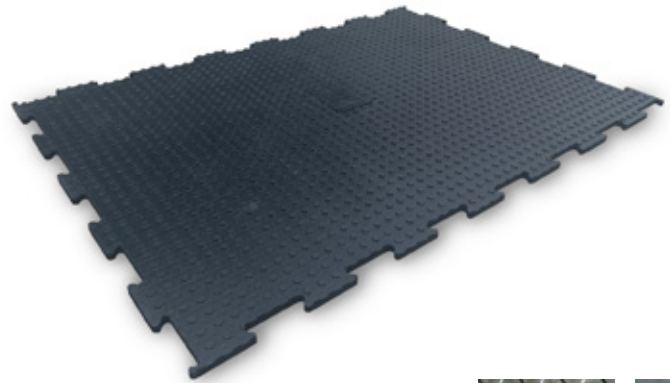

AirFlex

An air suspended mat that has grip.

AirFlex provides multiple health and comfort benefits for the worker. Interlocking edges ensure the mats fit tightly together. It's stud top surface works as anti-slip matting while the studded underside provides cushioning to take the pressure off your feet, legs, and back.

Applications

Dairy pit, work station, great traction mat for people and light weight animals such as sheep or young cattle

Properties

Made from recycled rubber using a unique vulcanisation process. Fully sealed and won't hold moisture or bacteria.

Slip Resistant

Recycled Rubber

Fatigue Relief

Specifications

Features

- Easy and simple DIY installation
- Easy to clean surface pattern
- Strategically positioned studs create air-cushioned comfort
- Unique flexible interlocking system

Strengths

- Prevents tendon and joint stress
- Offers excellent traction
- Reduces slipping and falls

Dimensions

Length: 1183mm

Width: 845mm

Thickness: 17mm

Call us now on: 1800 686 287
numatagri.com.au