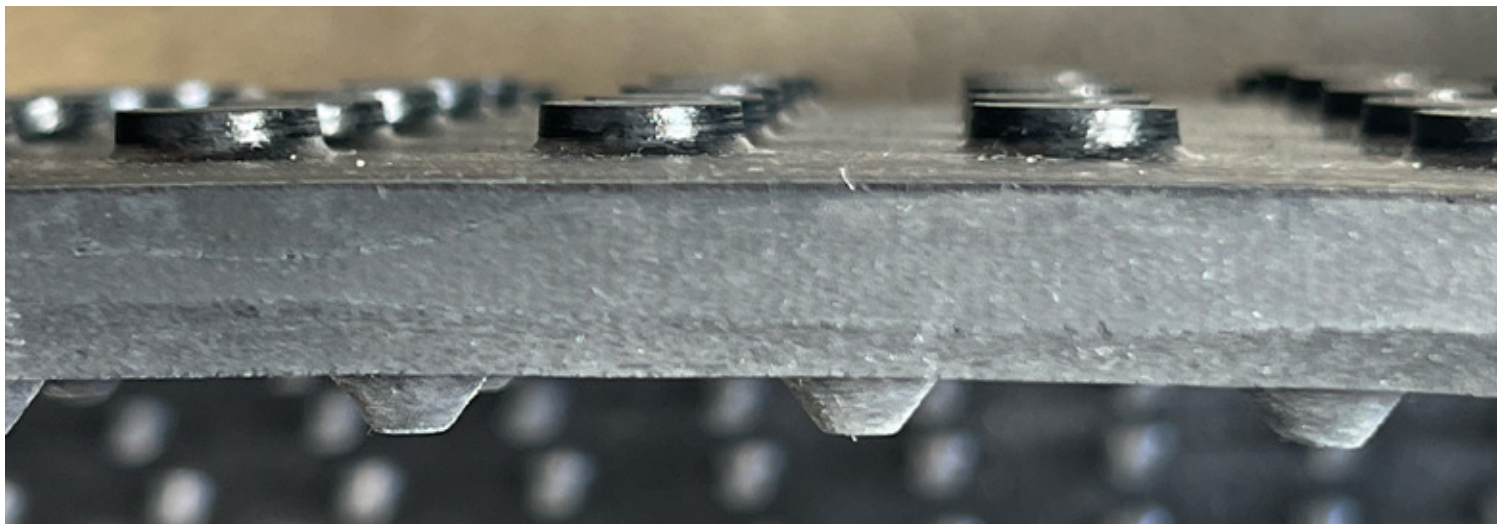

AirFlex

An air suspended mat that has grip.

AirFlex provides multiple health and comfort benefits for the worker. Interlocking edges ensure the mats fit tightly together. It's stud top surface works as anti-slip matting while the studded underside provides cushioning to take the pressure off your feet, legs, and back.

Applications

Dairy pit, work station, great traction mat for people and light weight animals such as sheep or young cattle

Properties

Made from recycled rubber using a unique vulcanisation process. Fully sealed and won't hold moisture or bacteria.

Slip Resistant

Recycled Rubber

Fatigue Relief

Specifications

Features

- Easy and simple DIY installation
- Easy to clean surface pattern
- Strategically positioned studs create air-cushioned comfort
- Unique flexible interlocking system

Strengths

- Prevents tendon and joint stress
- Offers excellent traction
- Reduces slipping and falls

Dimensions

Length: 1183mm

Width: 845mm

Thickness: 17mm

Call us now on: 1800 686 287
numatagri.com.au