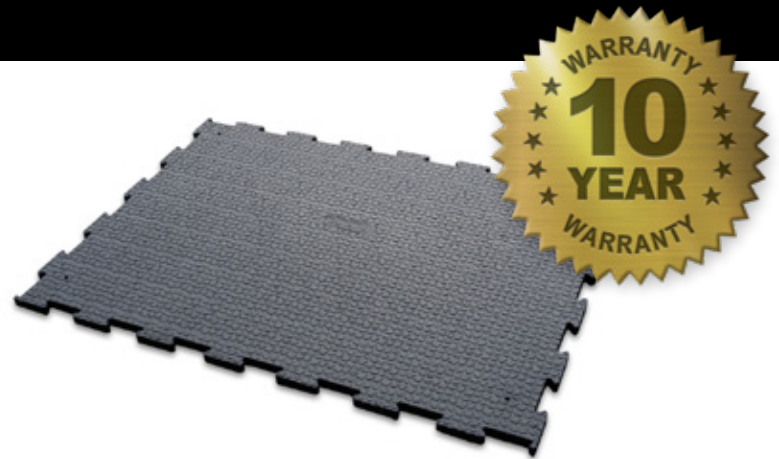

Kura - Dairy

Premium 25mm interlocking mat with mosaic profile and thick studded base.

Kura is a high quality German rubber product, very popular due to its extreme durability in a wide range of applications. Surprisingly easy to clean - saving maintenance time and costs. The water-jet cut interlocking edges mean a secure fit. Can be cut to match the layout of your area, and the outside edges finished with an interlocking Kura Ramp edge.

Applications

Yard, Entry/Exit, Feed Pad, Laneway, Herringbone Platform, Stable, Deer Shed

Properties

Made in Germany from recycled rubber using a unique vulcanisation process. Fully sealed and won't hold moisture or bacteria.

Specifications

Features

- Easy to clean mosaic grip pattern
- 5mm studded base for comfort
- Precision-cut interlock edges

Strengths

- Reduces slipping and falls
- Less hoof wear, less lameness
- Heavy duty, won't move or buckle

Dimensions

Length: 1190mm

Width: 850mm

Thickness: 25mm

Slip Resistant

10 Year Warranty

Recycled Rubber

Certified Installation